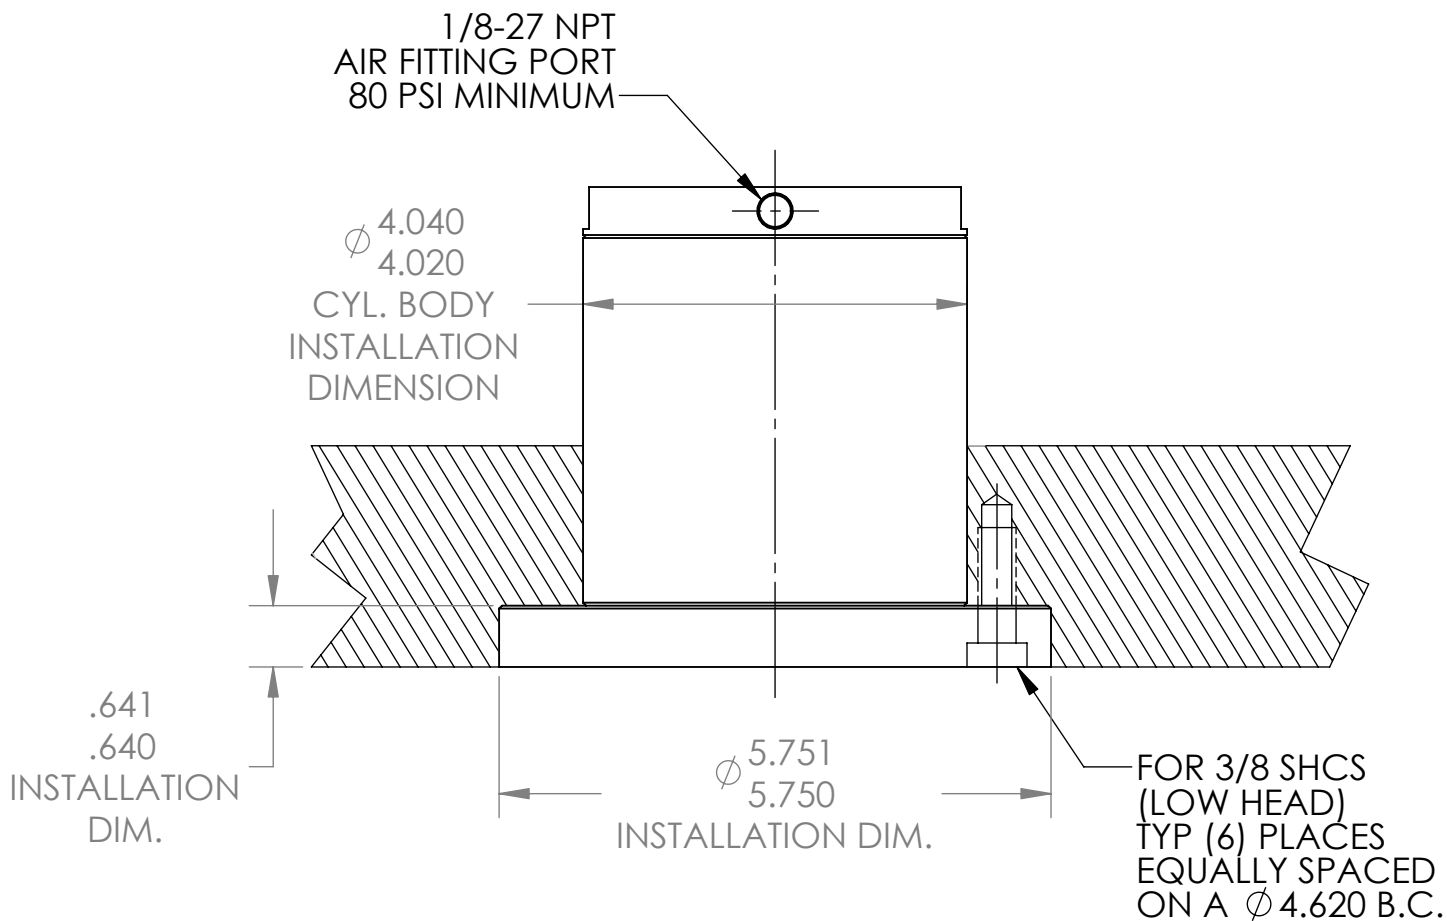

CYLINDER LOCK - FLANGE MOUNT INSTALLATION INFORMATION FOR CAT. # PD500

EDWARD D. SEGEN & CO, LLC

100 Enterprise Drive, Ft. Loramie, OH 45845

PH: 937.295.2281 FAX: 937.295.3677

www.toolingtechgroup.com

THE INFORMATION CONTAINED HEREIN MAY BE THE SUBJECT OF PENDING OR CONTEMPLATED PATENTS,
AND IS FURNISHED WITHOUT PREJUDICE TO THE PATENT RIGHTS OF TOOLING TECHNOLOGY, LLC.