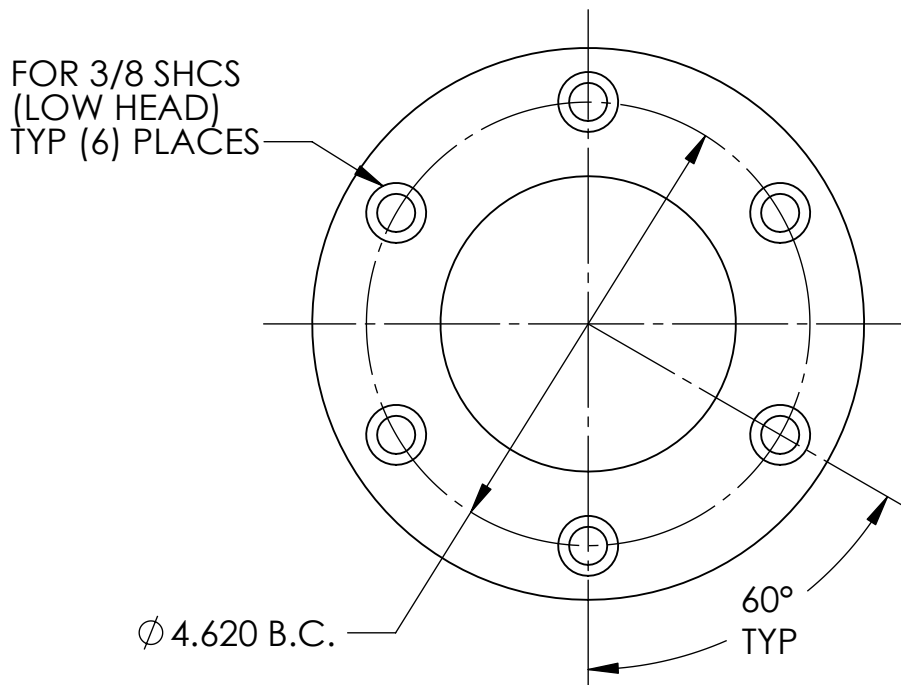

CYLINDER LOCK - FLANGE MOUNT

CAT. # PD500

EDWARD D. SEGEN & CO, LLC

100 Enterprise Drive, Ft. Loramie, OH 45845

PH: 937.295.2281 FAX: 937.295.3677

www.toolingtechgroup.com

THE INFORMATION CONTAINED HEREIN MAY BE THE SUBJECT OF PENDING OR CONTEMPLATED PATENTS, AND IS FURNISHED WITHOUT PREJUDICE TO THE PATENT RIGHTS OF TOOLING TECHNOLOGY, LLC.